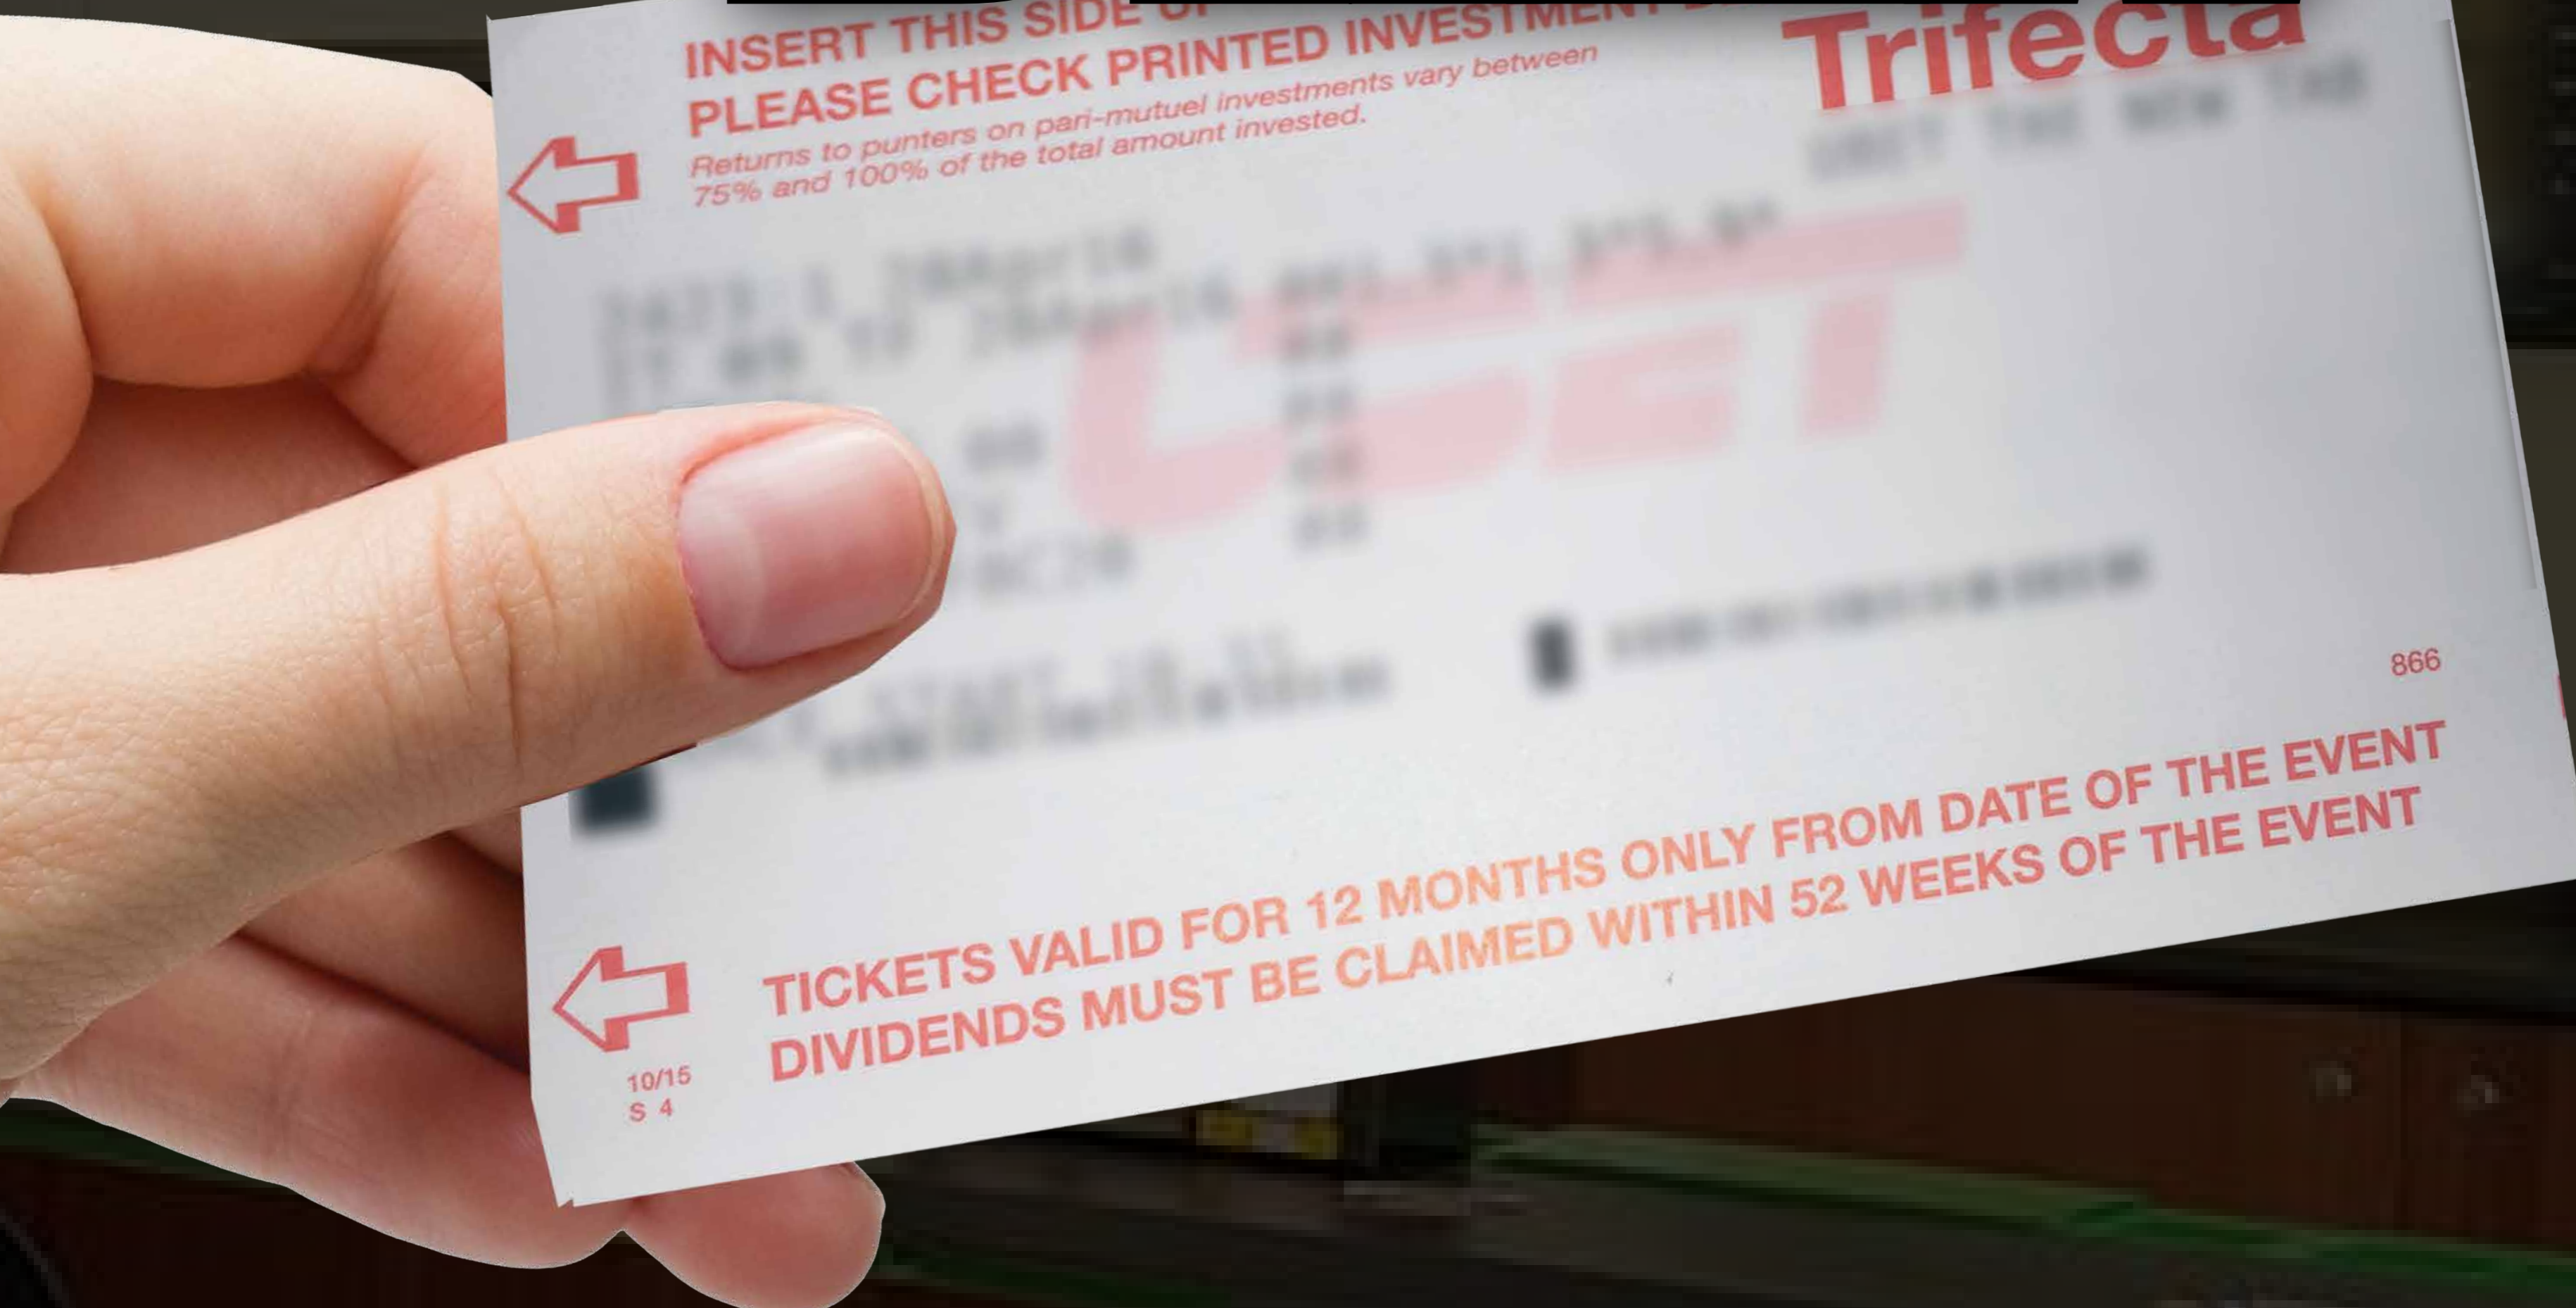

LUCKY TAB DRAW

Saturday 8.30AM-3PM

SIMPLY PUT A BET ON BETWEEN 8.30AM-3PM
IN THE FRONT BAR AND YOU WILL GET A
RAFFLE TICKET TO GO INTO THE DRAW.
ONE RAFFLE TICKET IS GIVEN PER PERSON PER DAY

WIN LUCKY TAB PRIZES

TICKETS MUST BE PURCHASED AT CARLISLE TAVERN
DRAW TIME IS 3PM SATURDAYS

*TERMS & CONDITIONS APPLY. ASK OUR STAFF FOR MORE INFORMATION